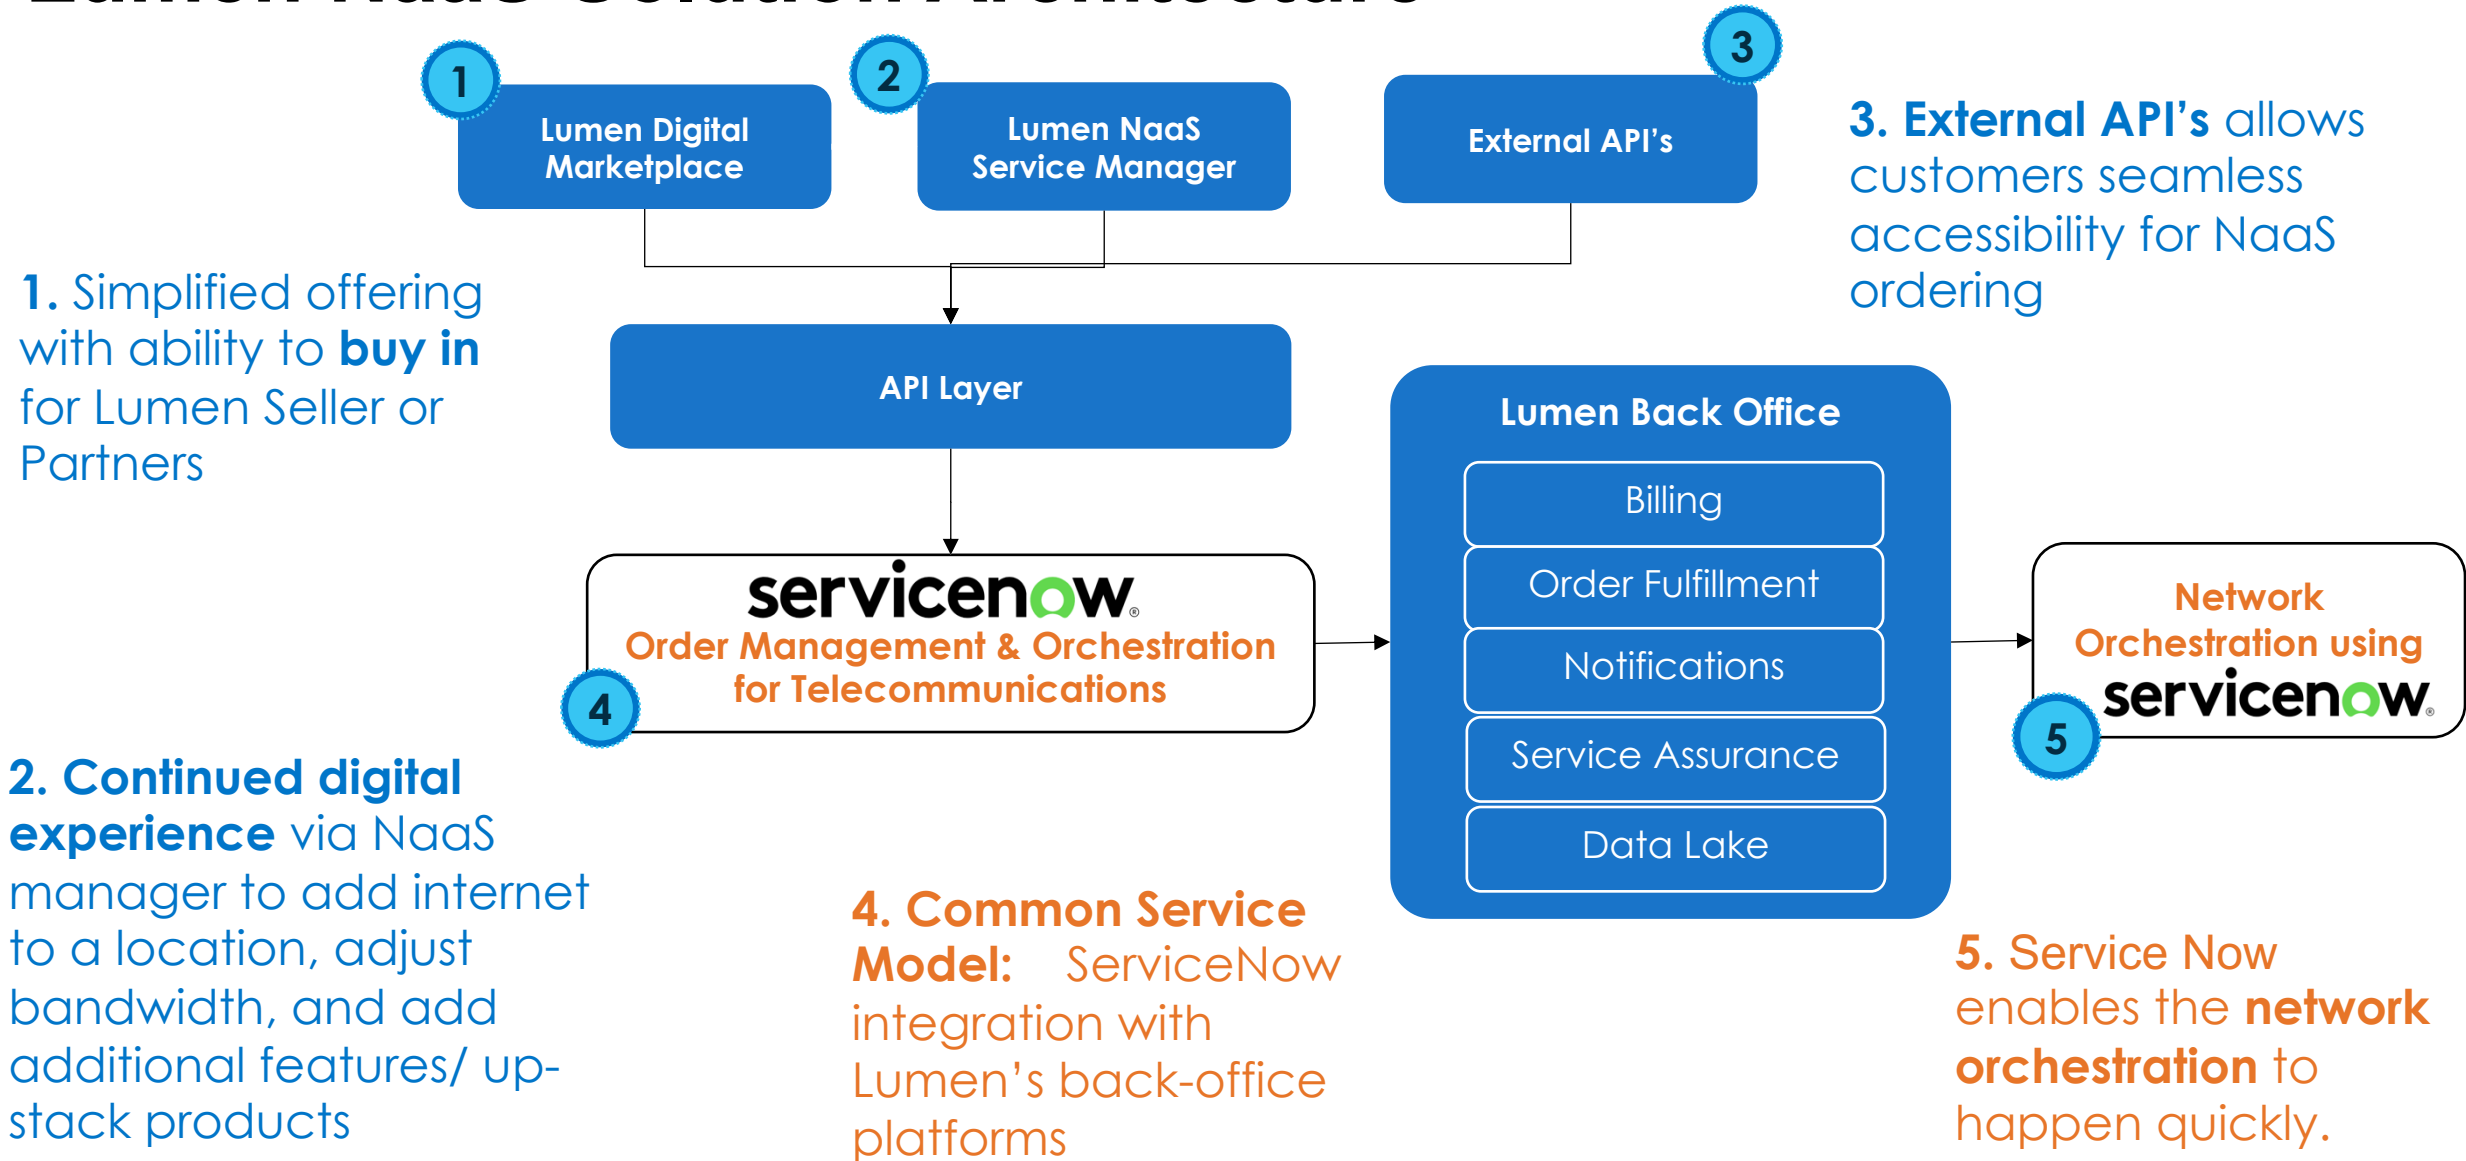

Dedicated & secure connectivity

- Securely extend private networks by leveraging Lumen's inherently secure and redundant infrastructure
- Lumen global network continually monitored & mitigated for vulnerabilities by Black Lotus Labs

Easy, exceptional experience

- Easily managed from a single portal
- Real-time provisioning
- Hours of capacity billing
- Provision and monitor your network seamlessly

Lumen NaaS Solution Architecture

Lumen NaaS Solution Architecture