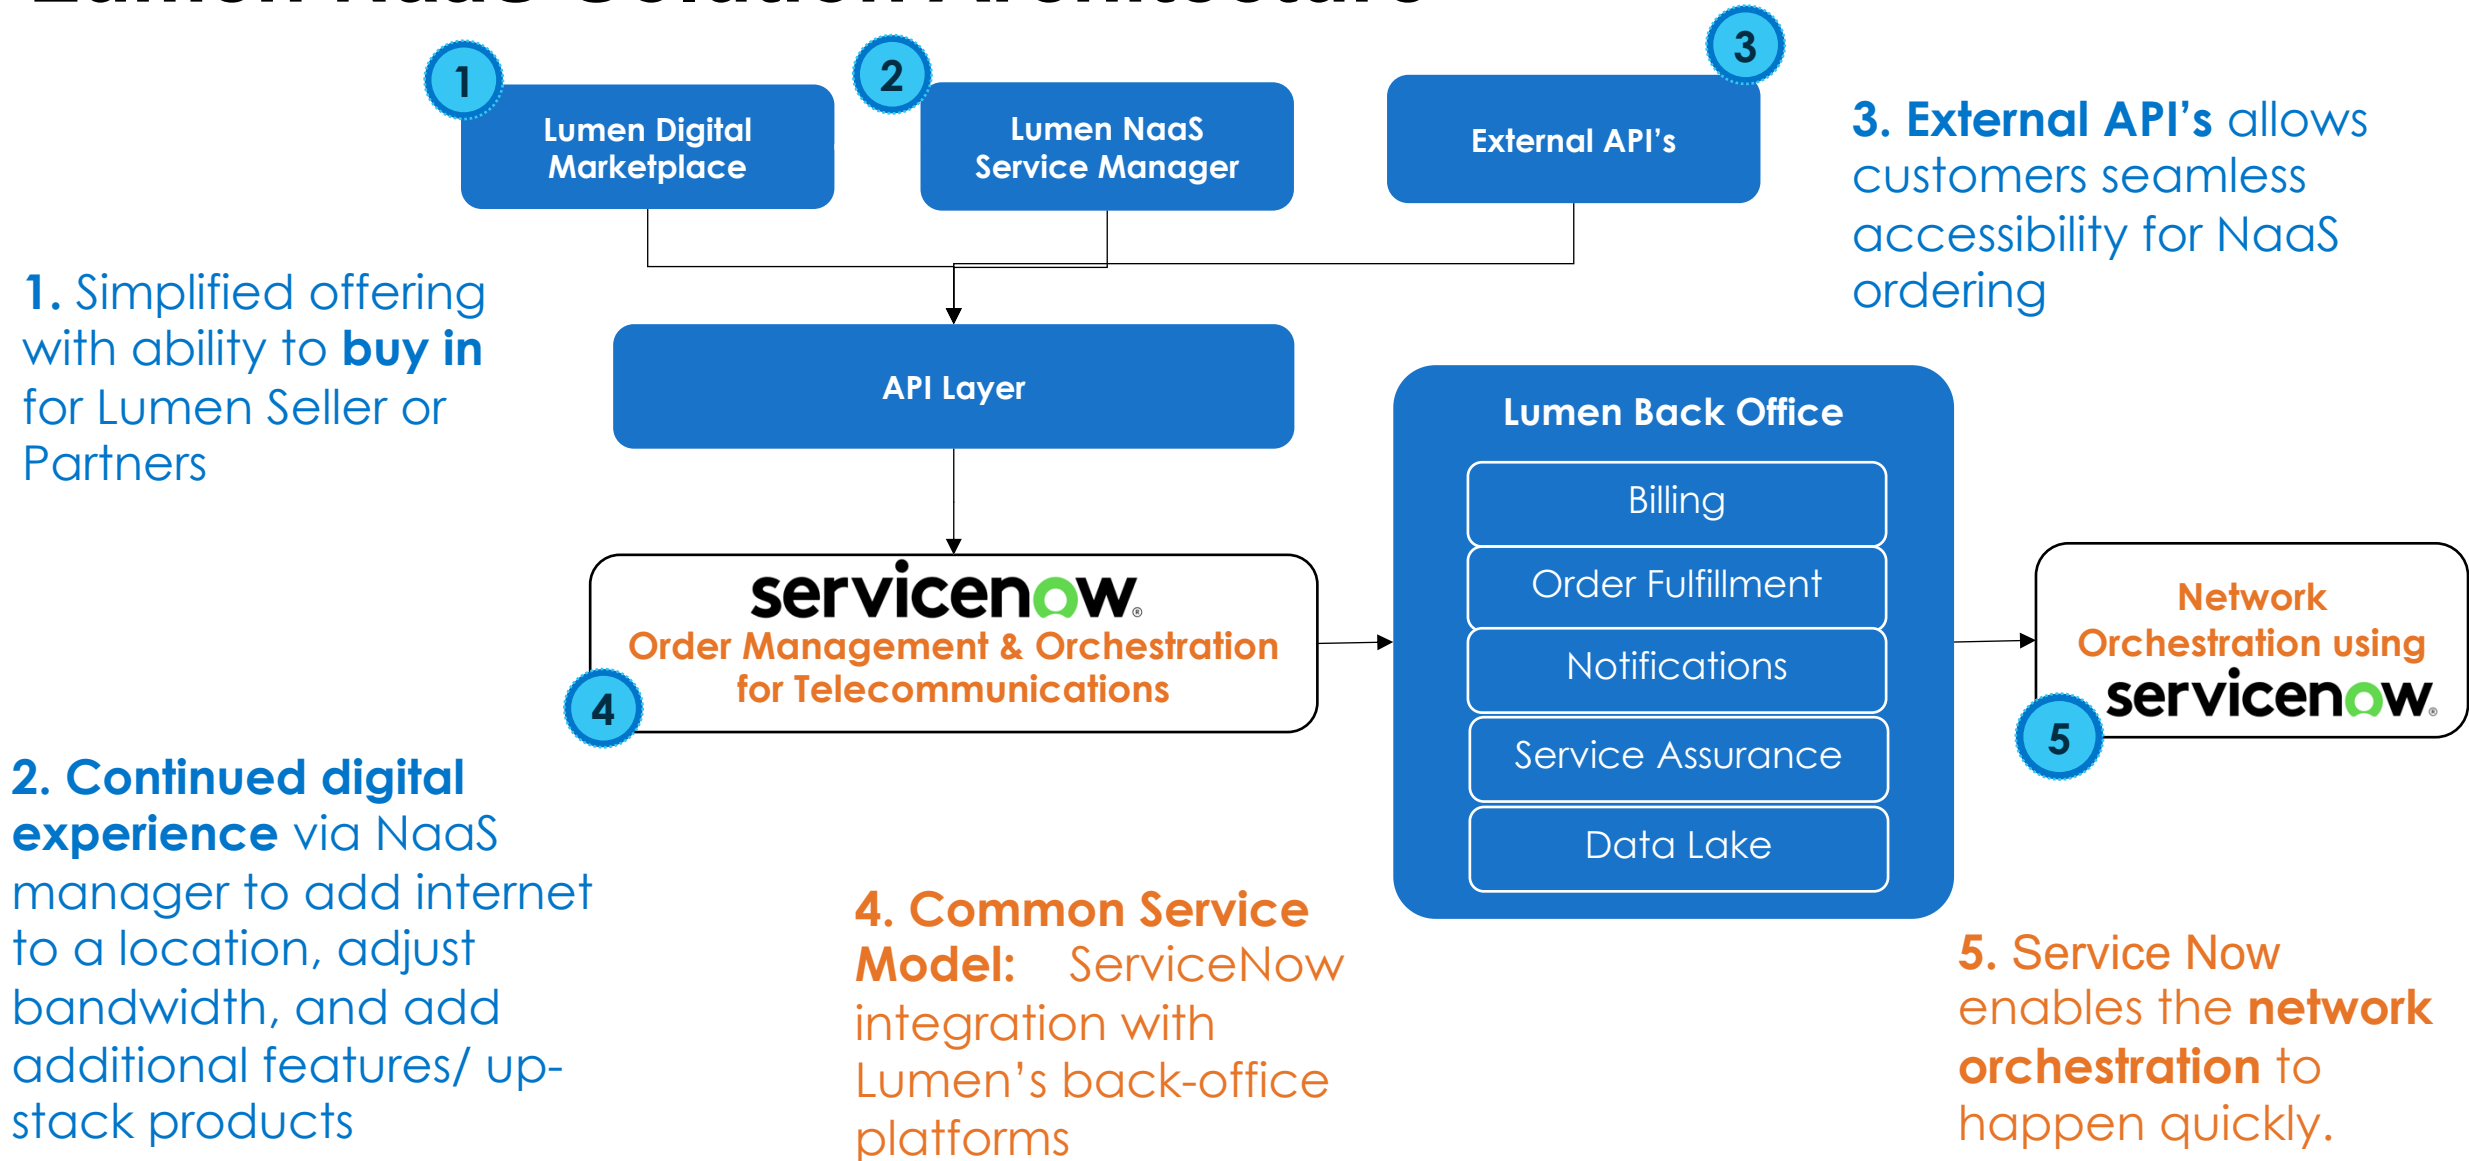

Lumen NaaS Solution Architecture